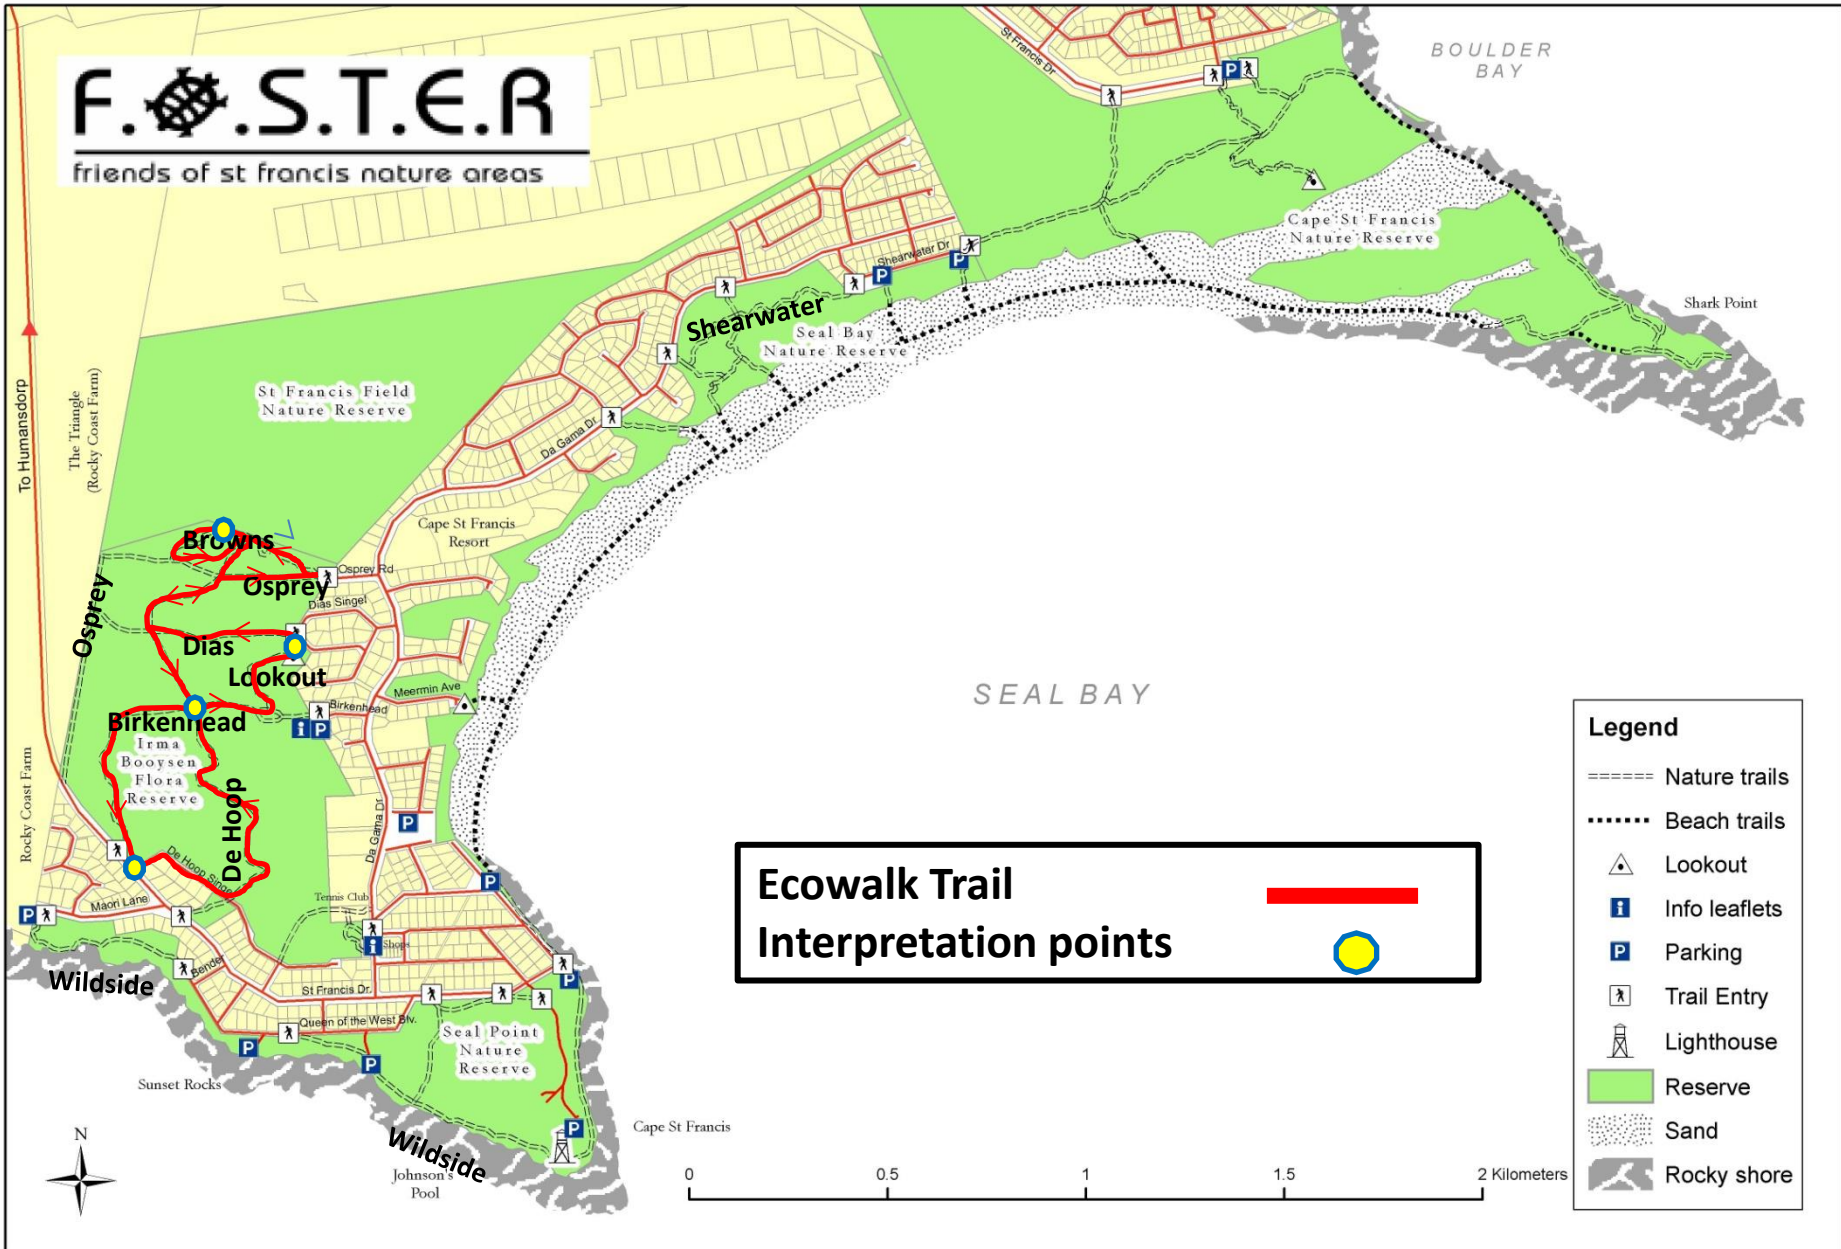

St Francis Nature Reserves and Walking Trails

F.S.T.E.R

friends of st francis nature areas

Legend	
-----	Nature trails
.....	Beach trails
△	Lookout
ⓘ	Info leaflets
P	Parking
⤴	Trail Entry
⚓	Lighthouse
■	Reserve
.....	Sand
⚡	Rocky shore

**Ecowalk Trail
Interpretation points**